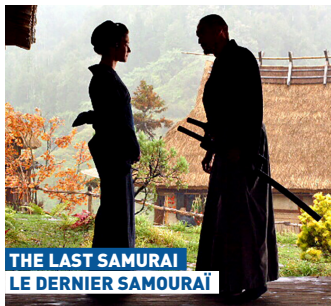

COMEDY / COMÉDIE A330 / B737

98 mins | PG | Eng Fra

Three birdwatchers compete to become the best.

Trois observateurs d'oiseaux font la compétition.

COMEDY / COMÉDIE A330 / B737

154 mins | R | En Fr

An American military advisor embraces the Samurai culture.